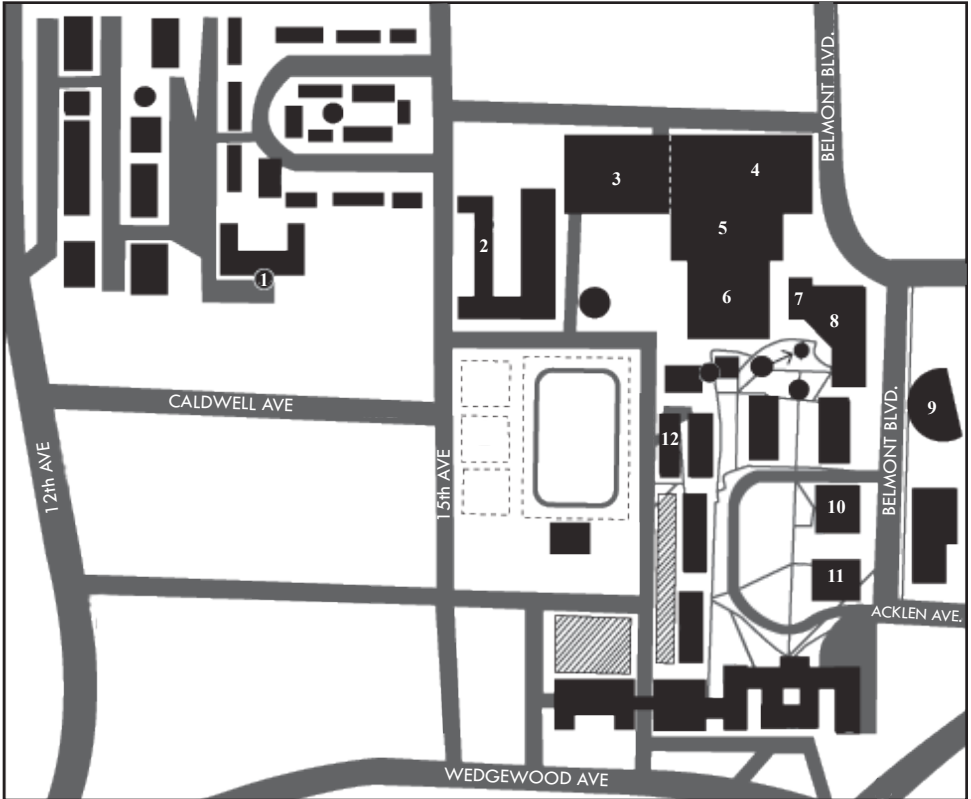

CAMPUS MAP

Numerical Listing

1. Thrailkill Hall & Parking Garage
2. Kennedy Hall
3. Curb Parking Garage
4. Curb Event Center & Curb Cafe
5. Maddox Grand Atrium
6. Beaman Student Life Center
7. ATM
8. Cafeteria
9. Leu Center for the Visual Arts
10. Massey Performing Arts Center
11. Wilson Music Building
12. Maple Hall

Alphabetical Listing

7. ATM
6. Beaman Student Life Center
8. Cafeteria
4. Curb Event Center & Curb Cafe
3. Curb Parking Garage
2. Kennedy Hall
9. Leu Center for the Visual Arts
5. Maddox Grand Atrium
12. Maple Hall
10. Massey Performing Arts Center
1. Thrailkill Hall & Parking Garage
11. Wilson Music Hall